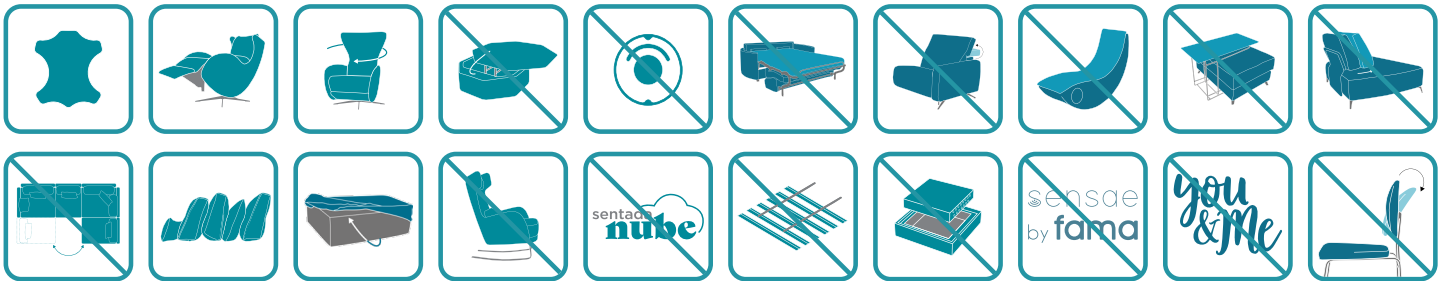

Options

Moon is manufactured by Fama Sofas, whose quality system is certified by AENOR and IQNET according to the ISO 9001-2015 standards, with the certificate number ES-0790/1999. In addition to the Environmental Management Certificate according to ISO 14001-2019.

All models have passed the tests required for granting the quality control label from Aidima-Cetem laboratories.

ISO 9001

ER-0790/1999

ISO 14001

Compromiso con el Desarrollo Sostenible

FAMA SOFAS S.L.U.

C/ Dr. Barraquer | Roviral, 1 - P.O.Box 41

30510 YECLA (Murcia) SPAIN

Telf: 968751050 / info@fama.es / www.fama.es